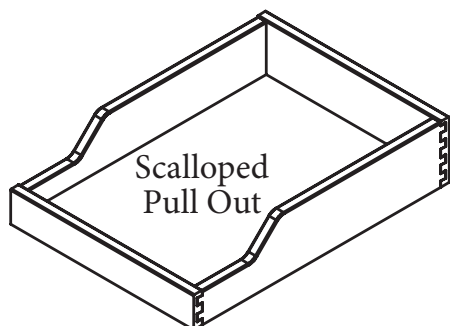

# Scalloped Sides

## Technical Specifications

- Standard rise begins 30% back from drawer front
- Standard drop is half of the Height  
(Custom side dimensions available / drawing required)

*For More Information:*

Call 800-345-4930