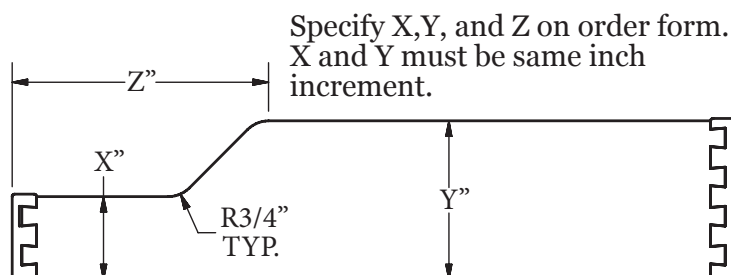

# Scalloped Sides

## Technical Specifications

- Standard rise begins 30% back from drawer front
- Standard drop is half of the Height  
(Custom side dimensions available / drawing required)

*For More Information:*

Call 800-345-4930