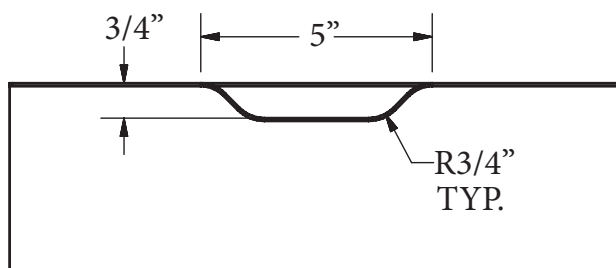

Scoop Pull

Technical Specifications

- Standard scoop is 5" wide x 3/4" deep
(Custom scoops available / Drawing required)
- Lipped front is an option on all drawers

Ships Pull

For More Information:

Call 800-345-4930