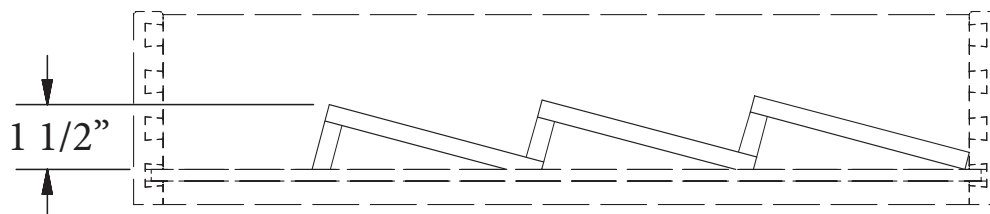

Spice Tray Insert

Technical Specifications

- 5/8" Thick Clear finished Birch plywood.
- Typically made to fit specified drawers.
- If purchasing without drawer specify depth & width.
- Minimum Depth: 16" Maximum: 24"
- Minimum Width of 12" applies for pricing purposes.